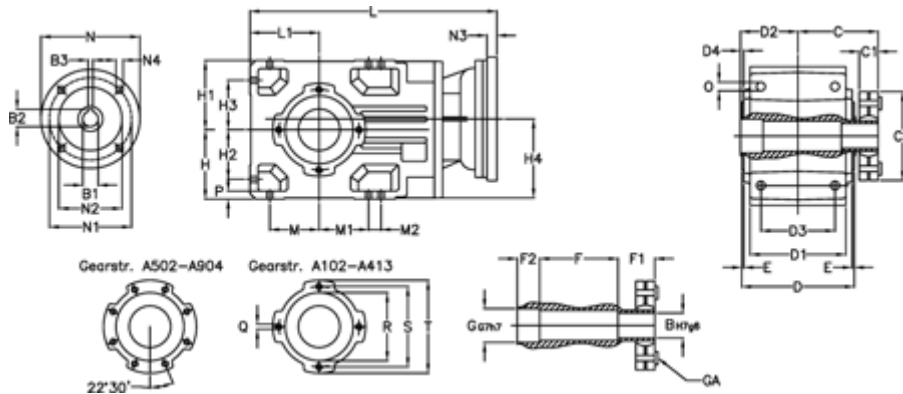

Article number: 29600204325230
 Description: Bevel helical gearbox
 A202US-43,2-P80B5

Measures

B = 30	D1 = 110	F2 = 36	L = 325.5	N3 = -
B1 = 19	D2 = 60	G = 32	L1 = 80	N4 = M10x12
B2 = 21.8	D3 = 90	GA = 14,5 NM	M = 60.0	O = 9.5
B3 = 6	d4 = 4.5	H = 80	M1 = 60.0	P = 9
C = 89.5	Description = A202US-xx-P80 B5	H1 = 80	M2 = -	Q = M8x15
C1 = 23	E = 3.0	H2 = 60.0	N = 200	R = 95
C2 = 72.0	F = 77.5	H3 = 60.0	N1 = 165	S = 115
D = 136	F1 = 36.0	H4 = 93.0	N2 = 130	T = 140